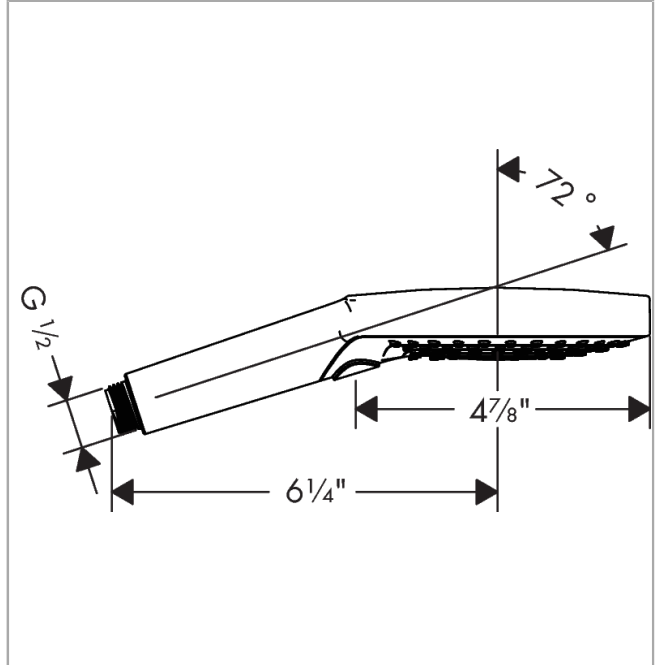

**Raindance Select S**  
**Handshower 120 3-Jet PowderRain, 2.5 GPM**  
 Finish: **Brushed Nickel** Part no. : **26037821**

**Description**

**Features**

- Spray type: PowderRain, Rain, Whirl
- Convenient spray selection via Select button
- Spray disc surface: easy cleanable plastic spray disc
- Max. flow rate: 2.5 GPM

**Item details**

List Price \$ 337.00

**Technology**

**Compliance / Sustainability**

**Product image**

**Scale drawing**

**Raindance Select S**  
**Handshower 120 3-Jet PowderRain, 2.5 GPM**  
 Finish: **Brushed Nickel** Part no. : **26037821**

Exploded drawing

Year of production: >08/18

**Raindance Select S**  
**Handshower 120 3-Jet PowderRain, 2.5 GPM**  
 Finish: **Brushed Nickel** Part no. : **26037821**

**Spare parts list**

Year of production: >08/18

Pos.	Description	Part no.	Price	PU
1	seal	98058000	-	1
2	filter	92672000	-	1