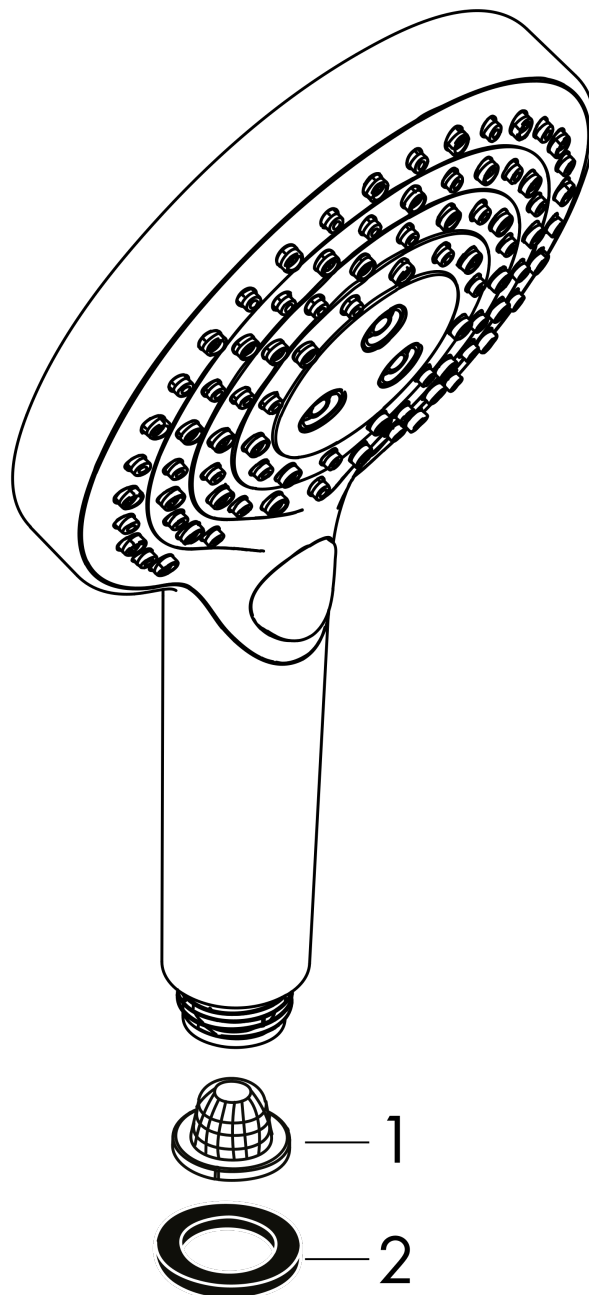

**Raindance Select S**  
**Handshower 120 3-Jet PowderRain, 2.5 GPM**  
 Finish: **Brushed Nickel** Part no. : **26037821**

**Description**

**Features**

- Spray type: PowderRain, Rain, Whirl
- Convenient spray selection via Select button
- Spray disc surface: easy cleanable plastic spray disc
- Max. flow rate: 2.5 GPM

**Item details**

List Price \$ 337.00

**Technology**

**Compliance / Sustainability**

**Product image**

**Scale drawing**

**Raindance Select S**  
**Handshower 120 3-Jet PowderRain, 2.5 GPM**  
 Finish: **Brushed Nickel** Part no. : **26037821**

Exploded drawing

Year of production: >08/18

**Raindance Select S**  
**Handshower 120 3-Jet PowderRain, 2.5 GPM**  
 Finish: **Brushed Nickel** Part no. : **26037821**

**Spare parts list**

Year of production: >08/18

Pos.	Description	Part no.	Price	PU
1	seal	98058000	-	1
2	filter	92672000	-	1